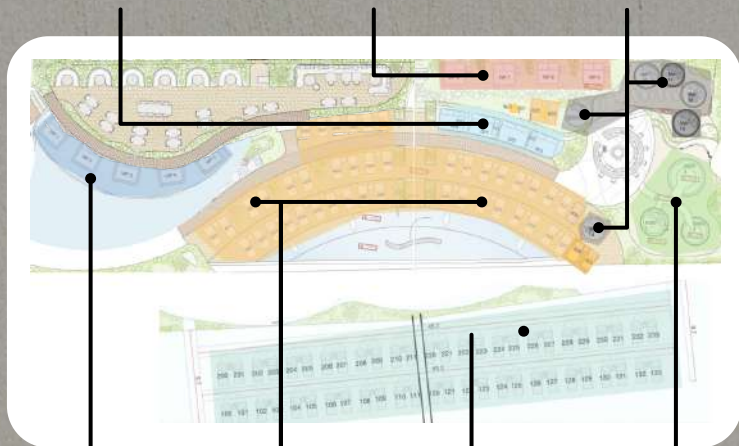

NIDO

Estepona

Nido Living Double beds

Pool Double bed

Lazy Bed

Beach Bed

Nido Lounge Area

PRICES

	High Season	Low Season
<ul style="list-style-type: none"> Pool Double Bed 2-3 max. 	900€ 300€ sunbed + 600€ min. spend *Incl. 1 Bottle of Moët Chandon	300€
<ul style="list-style-type: none"> Nido Living Double Beds 2-3 max. 	500€ 200€ sunbed + 300€ min. spend *Incl. 1 Bottle of Moët Chandon	200€
<ul style="list-style-type: none"> Lazy Bed Individual 	150€ 50€ sunbed + 100€ min. spend	50€
<ul style="list-style-type: none"> Lazy Bed Kids Individual 	50€ 50€ sunbed (No min. spend) *From 10 years old	50€
<ul style="list-style-type: none"> Beach Bed Individual 	20€ *Only Beverages	20€
<ul style="list-style-type: none"> Nido Lounge Area 8 max. 	500€ Recommended for families	500€
<ul style="list-style-type: none"> Nido Lounge Area 6 max. 	300€ Recommended for families	300€