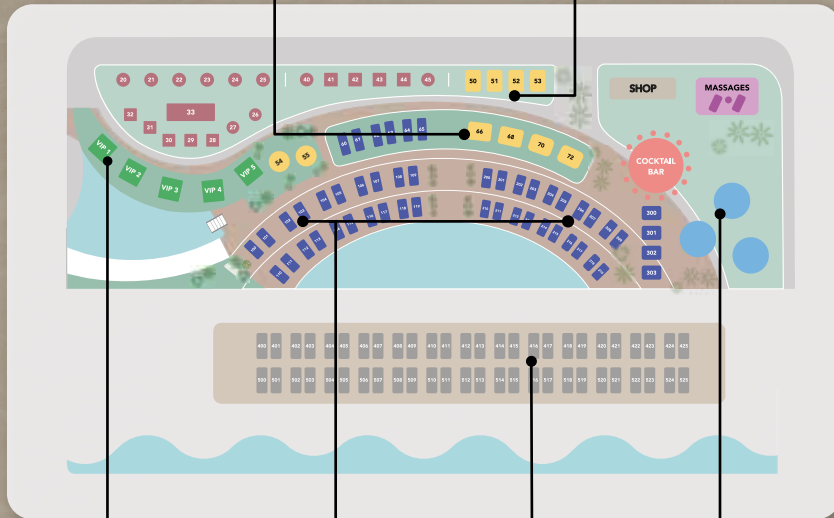

## Nido Living Double beds

Pool Double bed

Lazy Bed

Beach Bed

Nido Lounge Area

## PRICES

- **Pool Double Bed** \_\_\_\_\_ **900€**  
 3-4 Max. 300€ sunbeds + 600€ min spend.  
\*Incl. 1 Bottle Moët Chandon
- **Nido Living Double Beds** \_\_\_\_\_ **500€**  
 2-3 max. 200€ sunbeds + 300€ min spend.  
\*Incl. 1 Bottle Moët Chandon
- **Lazy Bed** \_\_\_\_\_ **150€**  
 Individual 50€ sunbeds + 100€ min spend.
- **Beach Bed** \_\_\_\_\_ **30€**  
 Individual \*Only Beverages
- **Nido Lounge Area** \_\_\_\_\_ **500€**  
 6 - 8 max. 200€ sunbeds + 300€ min spend.  
\*Incl. 1 Bottle Moët Chandon

### Check-in before 13:00h

Minimum spend of the sunbeds does not apply to restaurant bookings.